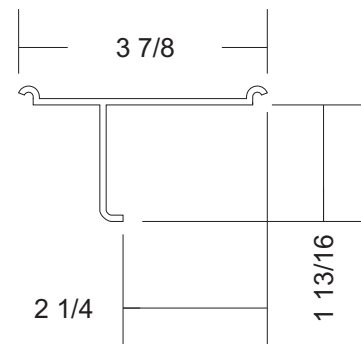

J CHANNEL INSTALLATION

Service Technique

SNAP-ON "J" CHANNEL
7359
WHITE - BV735901
ALMOND - BC735954
CLAY - BC735951

Use silicone sealant to secure the J channel to the frame and at miters

Snap-in "J" channel

SNAP-ON "J" CHANNEL - WHITE - BC 735901
ALMOND - BC 735954
CLAY - BC 735951