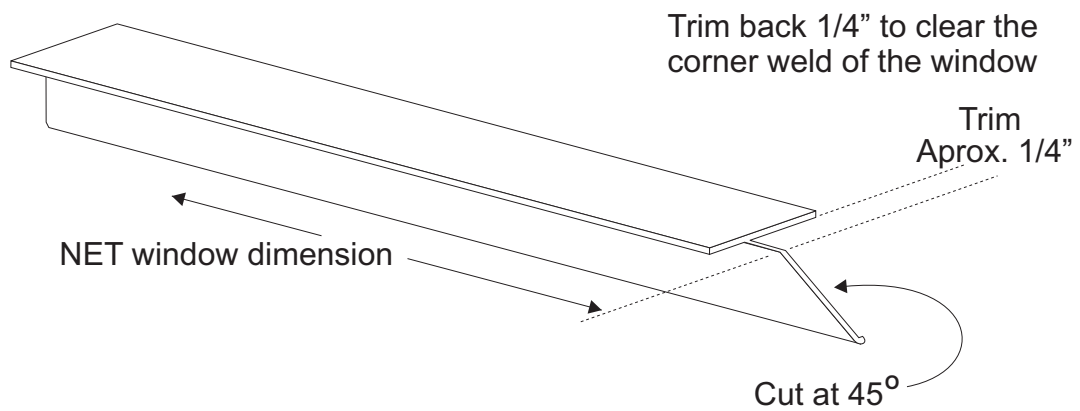

J CHANNEL INSTALLATION

Service Technique

SNAP-ON "J" CHANNEL
7359
WHITE - BV735901
ALMOND - BC735954
CLAY - BC735951

Use silicone sealant to secure the J channel to the frame and at miters

Snap-in "J" channel

SNAP-ON "J" CHANNEL - WHITE - BC 735901
ALMOND - BC 735954
CLAY - BC 735951