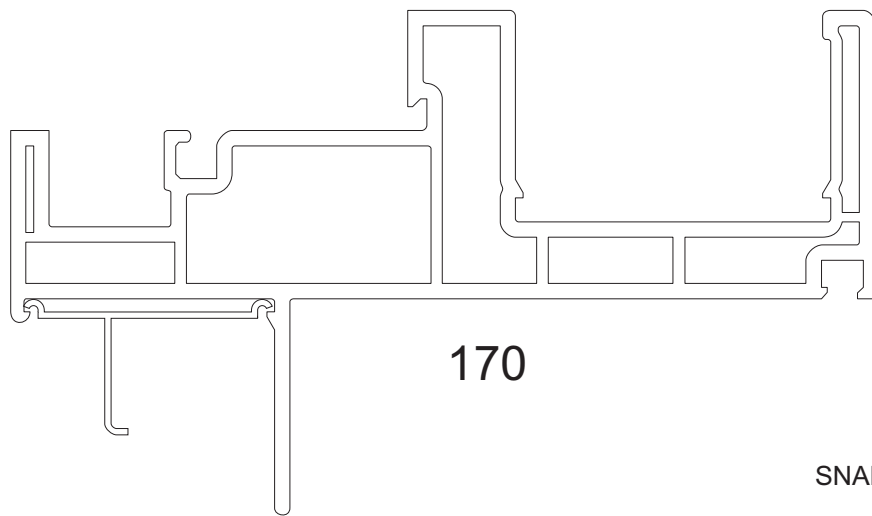

J CHANNEL INSTALLATION

Service Technique

SNAP-ON "J" CHANNEL
7359
WHITE - BV735901
ALMOND - BC735954
CLAY - BC735951

Use silicone sealant to secure the J channel to the frame and at miters

Snap-in "J" channel

SNAP-ON "J" CHANNEL - WHITE - BC 735901
ALMOND - BC 735954
CLAY - BC 735951