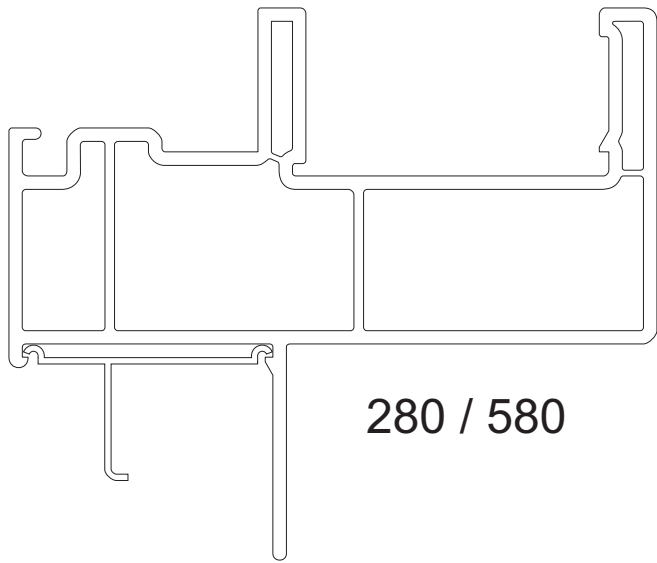

J CHANNEL INSTALLATION

Service Technique

SNAP-ON "J" CHANNEL
7359
WHITE - BV735901
ALMOND - BC735954
CLAY - BC735951

Use silicone sealant to secure the J channel to the frame and at miters

Snap-in "J" channel

SNAP-ON "J" CHANNEL - WHITE - BC 735901
ALMOND - BC 735954
CLAY - BC 735951