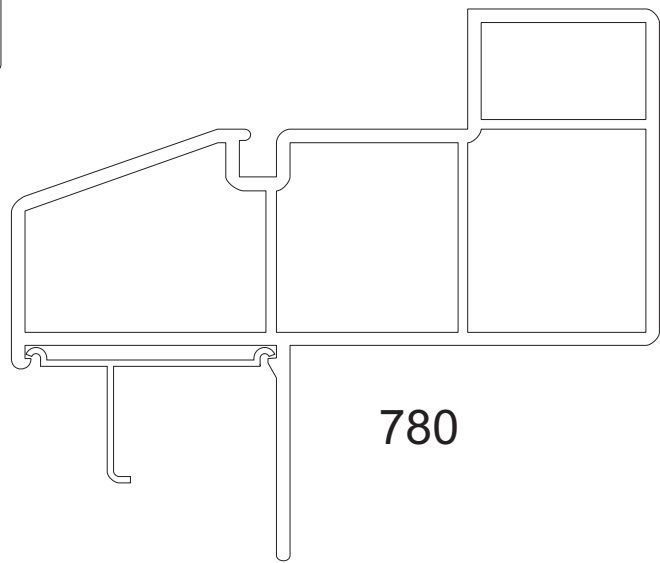

J CHANNEL INSTALLATION

Service Technique

SNAP-ON "J" CHANNEL
7359
WHITE - BV735901
ALMOND - BC735954
CLAY - BC735951

Use silicone sealant to secure the J channel to the frame and at miters

Snap-in "J" channel

SNAP-ON "J" CHANNEL - WHITE - BC 735901
ALMOND - BC 735954
CLAY - BC 735951