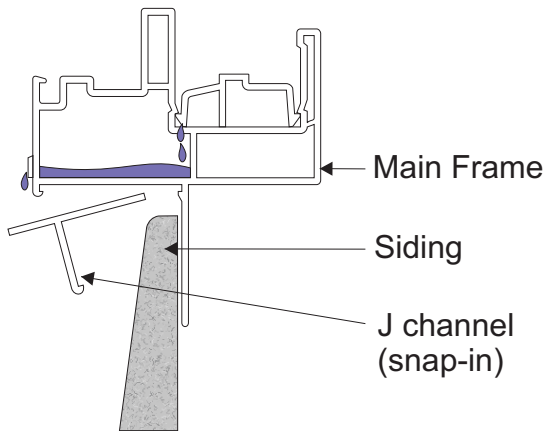

J CHANNEL INSTALLATION

Service Technique

SNAP-ON "J" CHANNEL
7359
WHITE - BV735901
ALMOND - BC735954
CLAY - BC735951

Use silicone sealant to secure the J channel to the frame and at miters

Snap-in "J" channel

SNAP-ON "J" CHANNEL - WHITE - BC 735901
ALMOND - BC 735954
CLAY - BC 735951