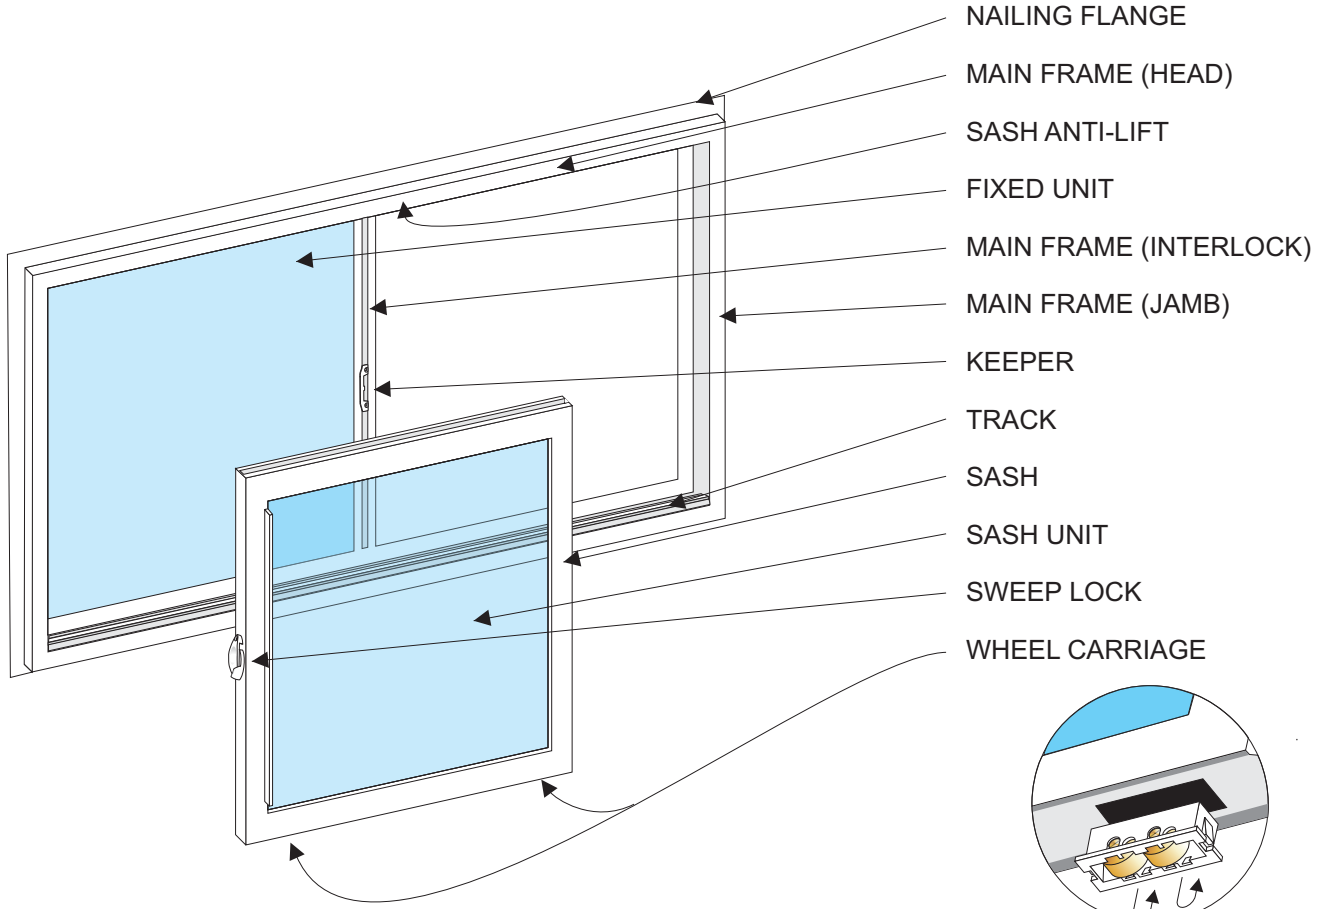

# 270 Horizontal Slider Component Identification

- NAILING FLANGE
- MAIN FRAME (HEAD)
- SASH ANTI-LIFT
- FIXED UNIT
- MAIN FRAME (INTERLOCK)
- MAIN FRAME (JAMB)
- KEEPER
- TRACK
- SASH
- SASH UNIT
- SWEEP LOCK
- WHEEL CARRIAGE

# Horizontal Slider Maintenance

Maintaining the window will involve cleaning the frame and track. To flush the weep system, remove the sliding vent sash. Open the sash completely, clearing the "anti-lift" located in the head, lift sash and swing bottom inward.

To remove the track, insert a stiff putty knife or prying tool between the track and main frame (illustrated above). Pry the track up and out of the channel.

Remove debris and wash the frame and track channel with warm soapy water. Flush the weep system by pouring clean water into the sill track channel. The water should drain freely out of the exterior weep holes.