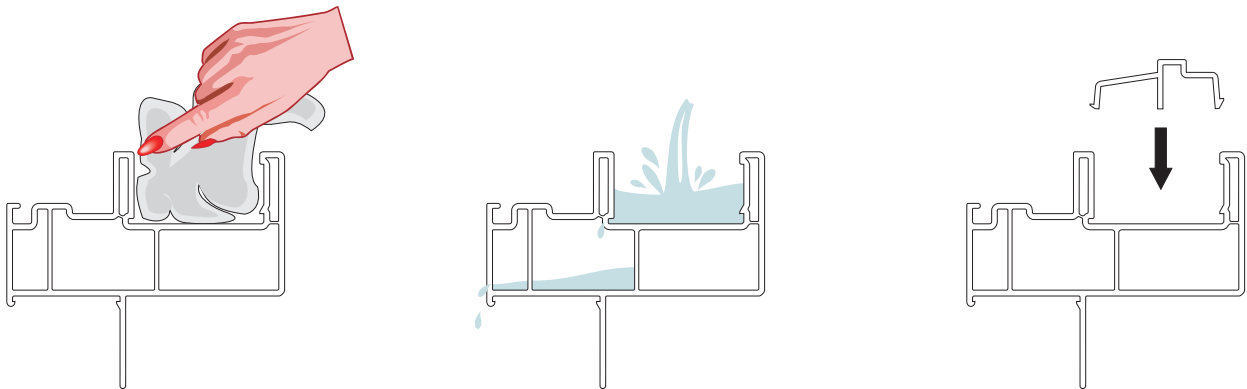

WHEEL CARRIAGE  
w/ adjustable brass rollers

Positive Action Lock

P.A.L. 70 SERIES KEEPER

SWEEP LOCK

KEEPER

P.A.L. LOCK COVER

SASH ANTI-LIFT

WEEP HOLE COVER

# Horizontal Slider Maintenance

Maintaining the window will involve cleaning the frame and track. To flush the weep system, remove the sliding vent sash. Open the sash completely, clearing the "anti-lift" located in the head, lift sash and swing bottom inward.

To remove the track, insert a stiff putty knife or prying tool between the track and main frame (illustrated above). Pry the track up and out of the channel.

Remove debris and wash the frame and track channel with warm soapy water. Flush the weep system by pouring clean water into the sill track channel. The water should drain freely out of the exterior weep holes.