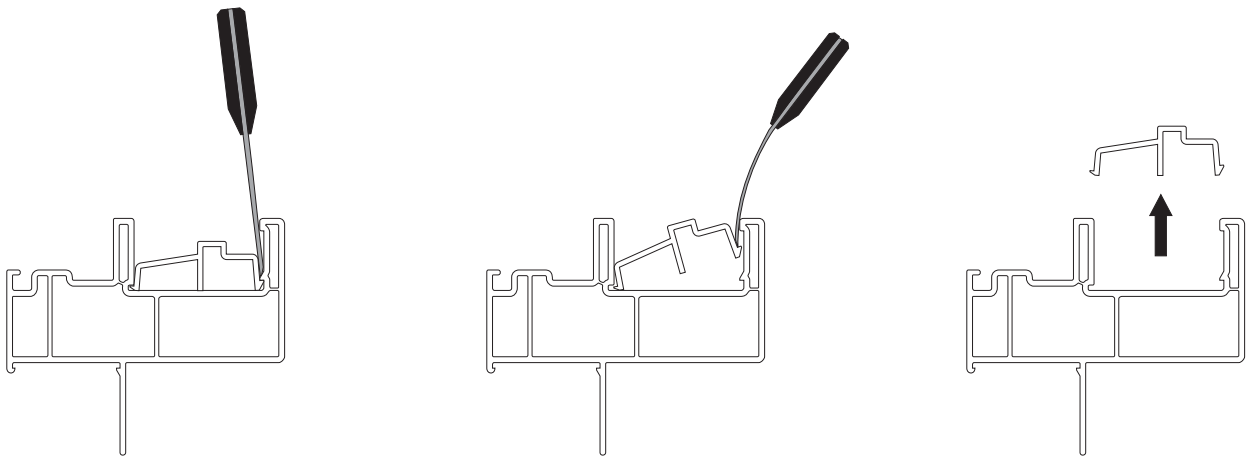

# 270 Horizontal Slider Component Identification

- NAILING FLANGE
- MAIN FRAME (HEAD)
- SASH ANTI-LIFT
- FIXED UNIT
- MAIN FRAME (INTERLOCK)
- MAIN FRAME (JAMB)
- KEEPER
- TRACK
- SASH
- SASH UNIT
- SWEEP LOCK
- WHEEL CARRIAGE

WHEEL CARRIAGE  
w/ adjustable brass rollers

Positive Action Lock

P.A.L. 70 SERIES KEEPER

SWEEP LOCK

KEEPER

P.A.L. LOCK COVER

SASH ANTI-LIFT

WEEP HOLE COVER

# Horizontal Slider Maintenance

Maintaining the window will involve cleaning the frame and track. To flush the weep system, remove the sliding vent sash. Open the sash completely, clearing the "anti-lift" located in the head, lift sash and swing bottom inward.

To remove the track, insert a stiff putty knife or prying tool between the track and main frame (illustrated above). Pry the track up and out of the channel.

Remove debris and wash the frame and track channel with warm soapy water. Flush the weep system by pouring clean water into the sill track channel. The water should drain freely out of the exterior weep holes.